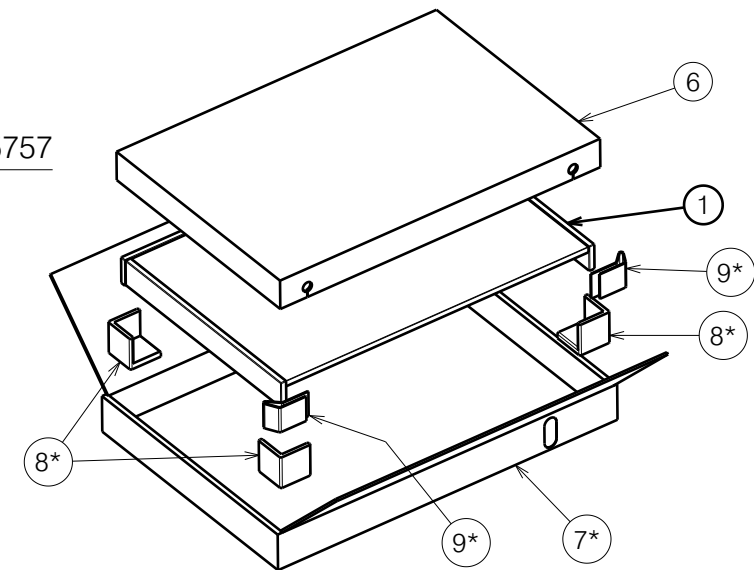

* - only for wooden panels ordered separately (without bed)

CLUB VARIO D	Remove 2x1008492 and 2x2990295 before installing 2995478
CLUB VARIO	Refer to drawing E00045757

ASSEMBLY FRONT/REAR PANEL / CLUB VARIO				---
				Plan No. E00045758/D1.1
Scale: 1:8	Drafted	Verified	Confirmed	
Date	2022-10-28	05/02/2024	05/02/2024	
Initials	OY	AZ	AZ