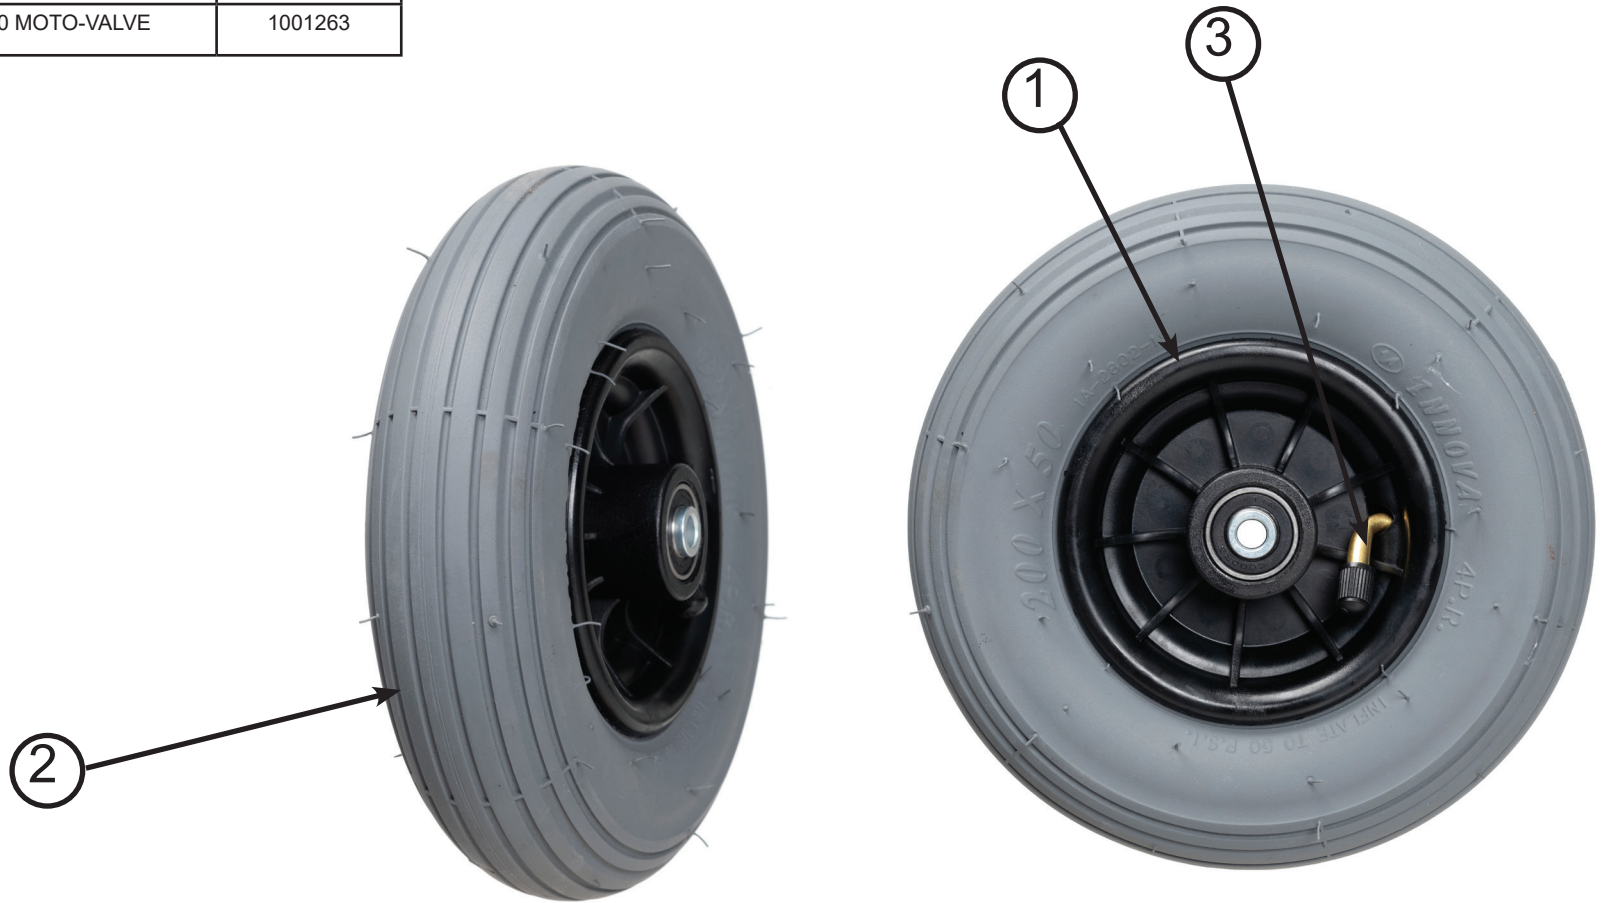

no.	description	art.no.
	WHEEL 200X50 AIR DG 50-94	1915824
1	DISK WHEEL 200X50 PLASTIC FOR AIR TYRE	3990410
2	TIRE 200X50 DG 50-94	3993164
3	INNER TUBE 200X50 MOTO-VALVE	1001263

EF00006/A

1915824

WHEEL 200X50 AIR DG 50-94			Plan No. / Plan nr.
			EF00006/A
	Drafted	Verified	Confirmed
Date	22/06/2020	22/06/2020	22/06/2020
Init.	LG	SD	SD