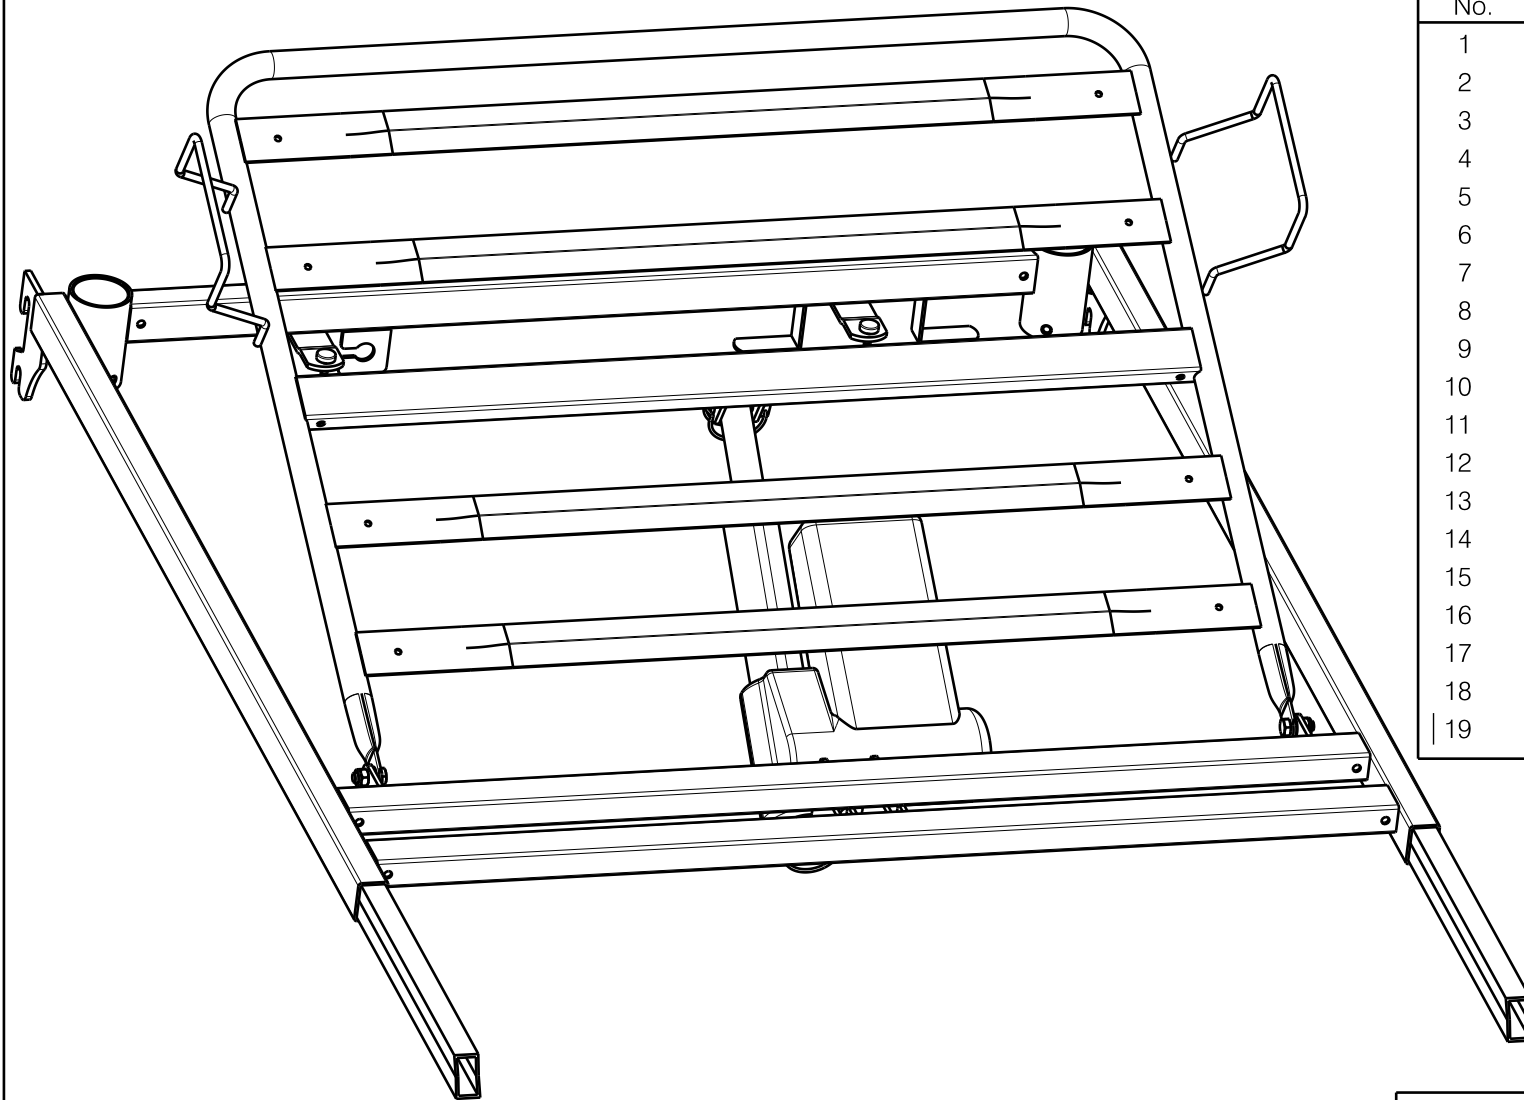

Detail A
Scale: 1:3

EP00201 / F

HEAD SIDE 997 (Luna 2 Luna Basic 2)				Plan No. EP00201 / F
1/2				
Scale: 1:6	Drafted	Verified	Confirmed	
Date	25/03/2015	10/05/2016	10/05/2016	
Initials	AZ	MKR	TK	

Material			
No.	Plan	Article	Quantity
1	YP05077 DP	2899337	1
2	YP05099 DP	2899537	1
3	YP05110	2899800	2
4	X001016	1001682	2
5	X003827	1009400	2
6	1001637	1001637	2
7	D8,4 DIN125	1003199	2
8	---	1998885	1
9	M8x16	1991858	4
10	---	1902971	1
11	Motor LA27	1996201	1
12	---	1996204	1
13	---	1996205	2
14	---	1996203	1
15	---	1905446	1
16	---	1995837	1
17	---	1996206	1
18	---	1991481	1
19	---	W620228	1

* not depicted

Mounted with:

Luna Basic 2			
No.	Plan	Description	Quantity
1	E000146	Serum holder	1

EP00201 / F

HEAD SIDE 997 (Luna 2 Luna Basic 2)			Plan No. 2/2 EP00201 / F
Scale: 1:6	Drafted	Verified	Confirmed
Date	25/03/2015	10/05/2016	10/05/2016
Initials	AZ	MKR	TK