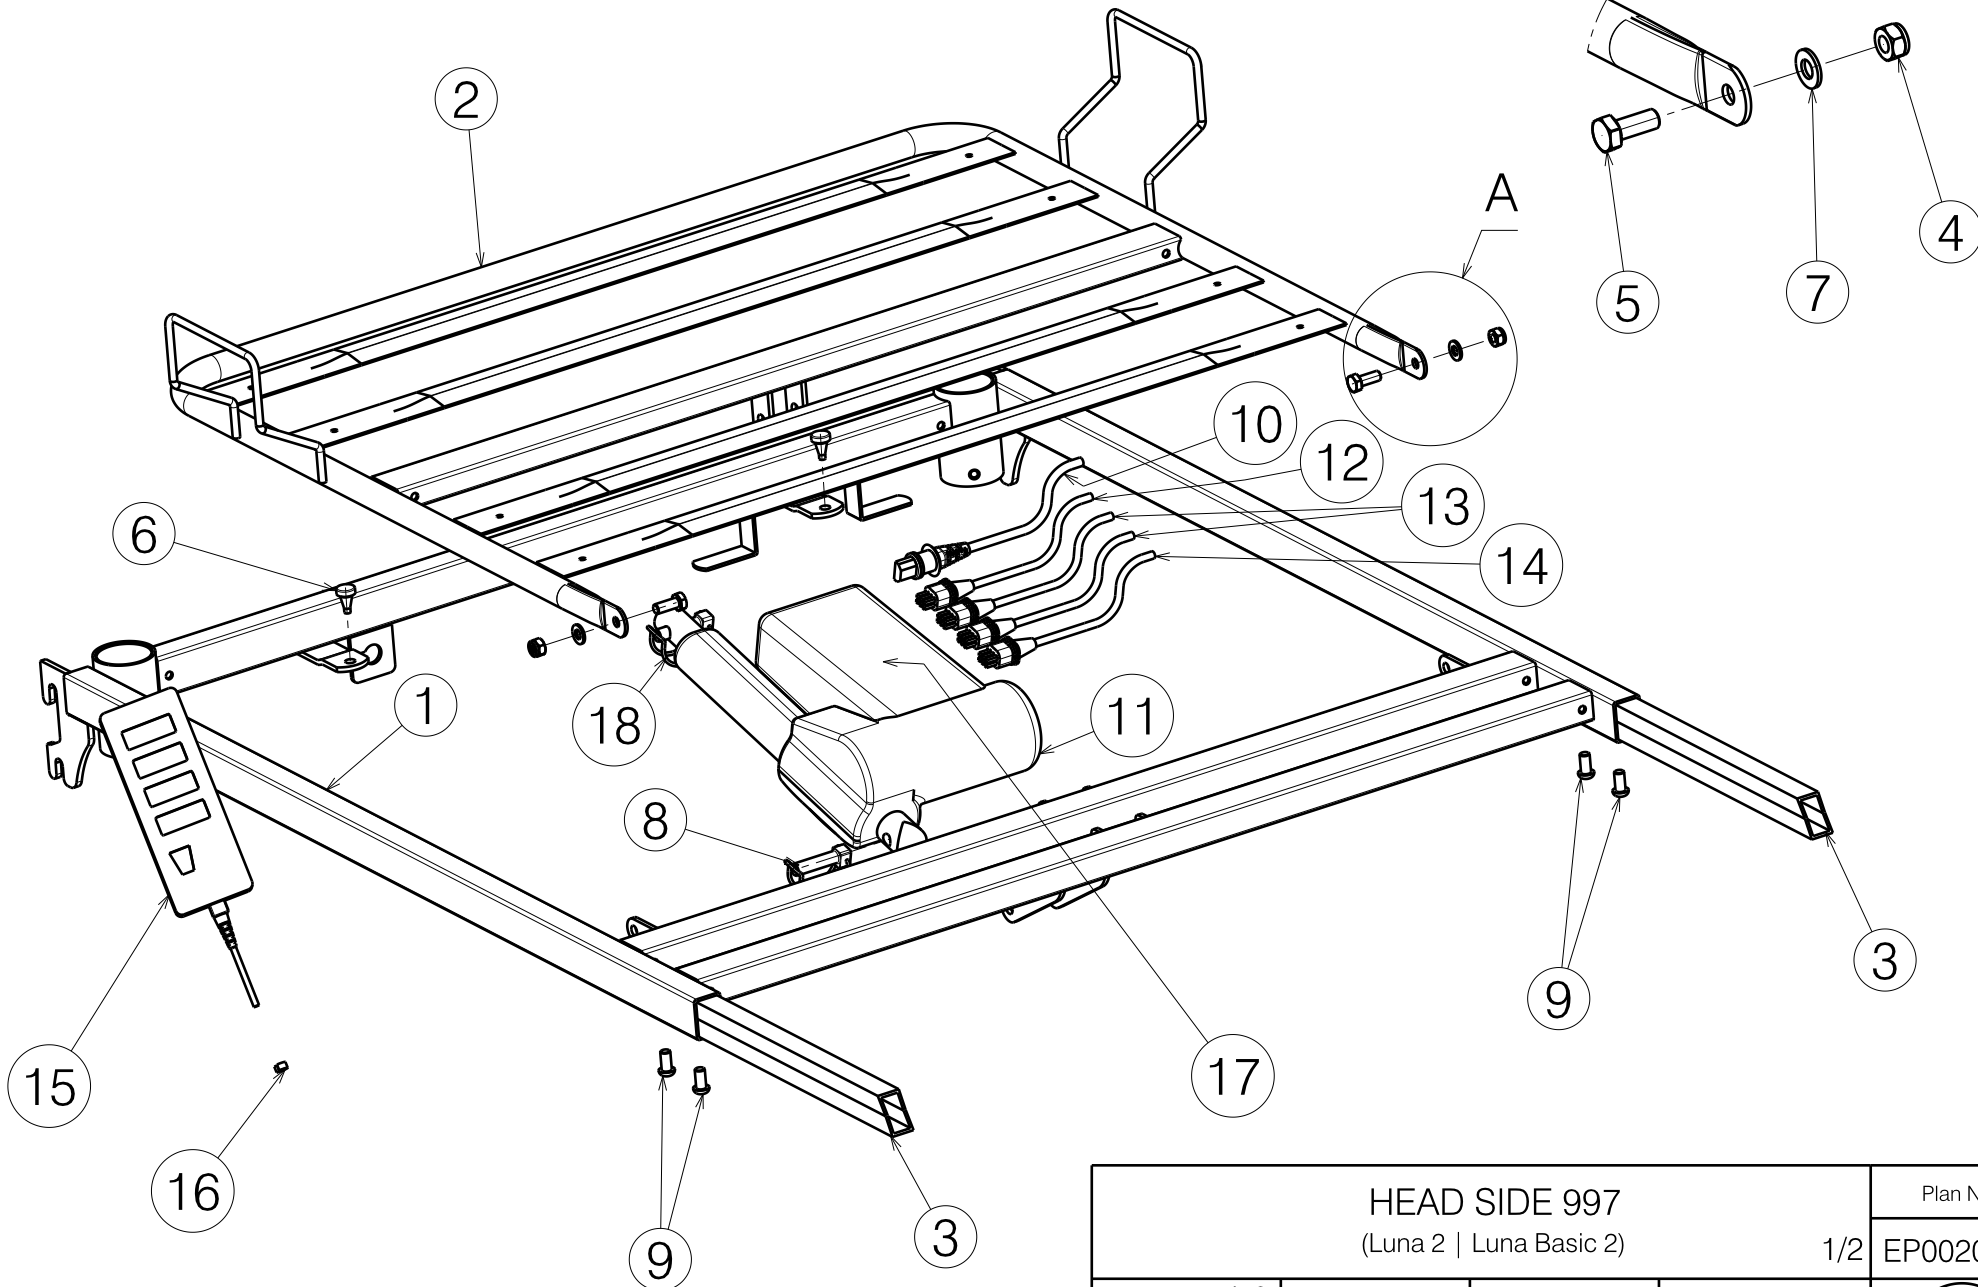

Detail A
Scale: 1:3

EP00201 / F

HEAD SIDE 997 (Luna 2 Luna Basic 2)				Plan No. EP00201 / F
1/2				
Scale: 1:6	Drafted	Verified	Confirmed	
Date	25/03/2015	10/05/2016	10/05/2016	
Initials	AZ	MKR	TK	

Material			
No.	Plan	Article	Quantity
1	YP05077 DP	2899337	1
2	YP05099 DP	2899537	1
3	YP05110	2899800	2
4	X001016	1001682	2
5	X003827	1009400	2
6	1001637	1001637	2
7	D8,4 DIN125	1003199	2
8	---	1998885	1
9	M8x16	1991858	4
10	---	1902971	1
11	Motor LA27	1996201	1
12	---	1996204	1
13	---	1996205	2
14	---	1996203	1
15	---	1905446	1
16	---	1995837	1
17	---	1996206	1
18	---	1991481	1
19	---	W620228	1

* not depicted

Mounted with:

Luna Basic 2			
No.	Plan	Description	Quantity
1	E000146	Serum holder	1

EP00201 / F

HEAD SIDE 997 (Luna 2 Luna Basic 2)			Plan No. 2/2 EP00201 / F
Scale: 1:6	Drafted	Verified	Confirmed
Date	25/03/2015	10/05/2016	10/05/2016
Initials	AZ	MKR	TK